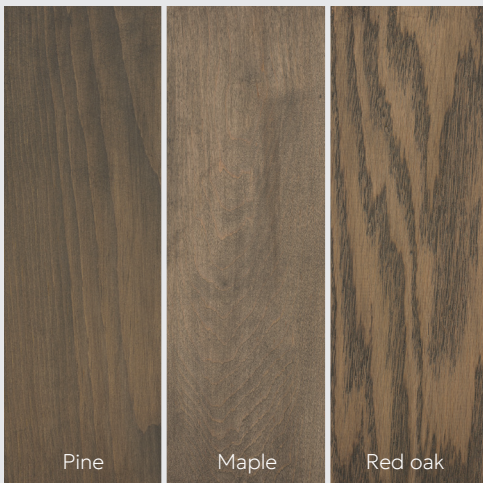

149-A | Snö

135-I | Greige

149-B | Boreal

149-C | Kanel

# interbois

761-I | Tobakk

296-I | Gylden

160-C | Aske

135-E | Smoke

## Recommendations and warnings

Stain may show colour variations from one board to another, even within the same wood specie, due to the grain and particular characteristics of the wood. Its appearance may also vary based on the type of wood it is applied to.