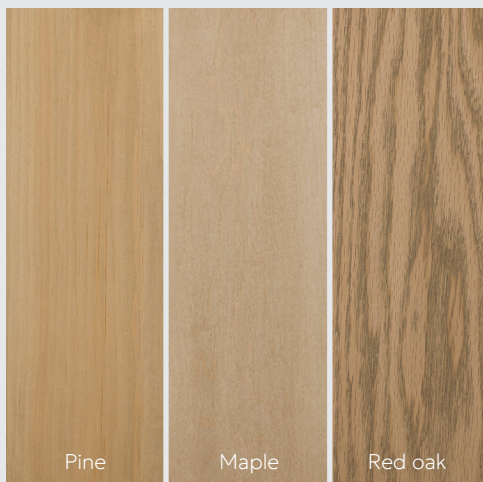

## Customizing your products

Adding stain provides a multitude of creative options to tailor your space to your preferences. Choose one of our tastefully designed colours and express your unique style!

149-A | Snö

135-I | Greige

149-B | Boreal

149-C | Kanel

## Recommendations and warnings

Stain may show colour variations from one board to another, even within the same wood specie, due to the grain and particular characteristics of the wood. Its appearance may also vary based on the type of wood it is applied to.