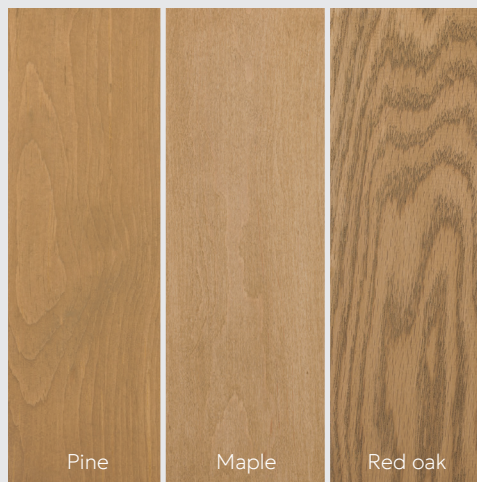

## Customizing your products

Adding stain provides a multitude of creative options to tailor your space to your preferences. Choose one of our tastefully designed colours and express your unique style!

149-A | Snö

135-I | Greige

149-B | Boreal

149-C | Kanel

# interbois

761-I | Tobakk

296-I | Gylden

160-C | Aske

135-E | Smoke

## Recommendations and warnings

Stain may show colour variations from one board to another, even within the same wood specie, due to the grain and particular characteristics of the wood. Its appearance may also vary based on the type of wood it is applied to.