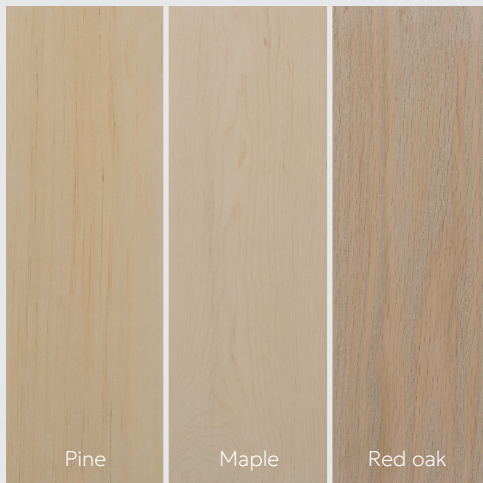

# interbois

## Customizing your products

Adding stain provides a multitude of creative options to tailor your space to your preferences. Choose one of our tastefully designed colours and express your unique style!

149-A | Snö

135-I | Greige

149-B | Boreal

149-C | Kanel

## Recommendations and warnings

Stain may show colour variations from one board to another, even within the same wood specie, due to the grain and particular characteristics of the wood. Its appearance may also vary based on the type of wood it is applied to.